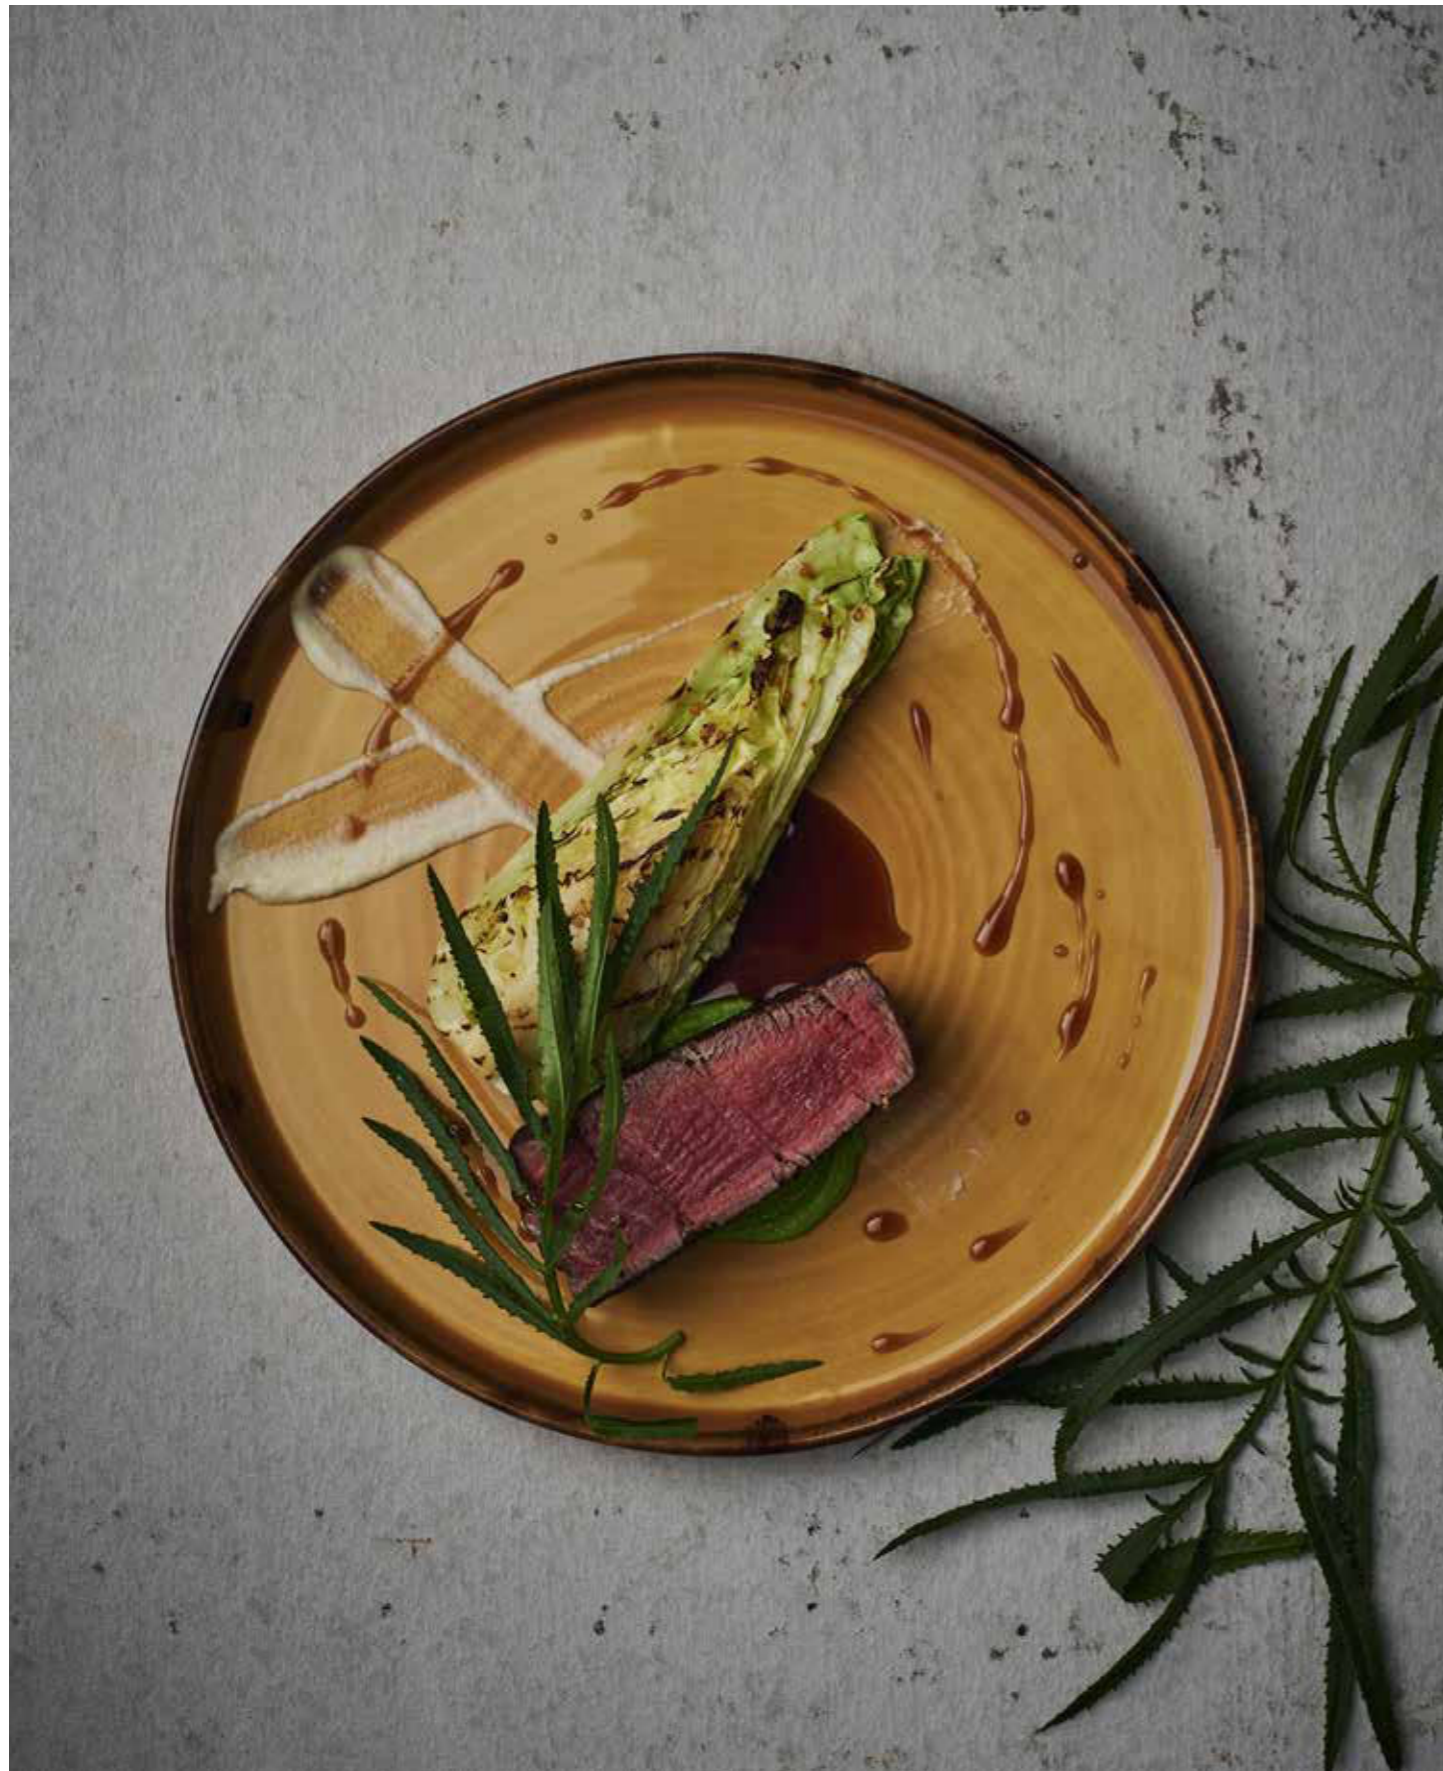

Harvest | Mustard

Launched Spring 2020