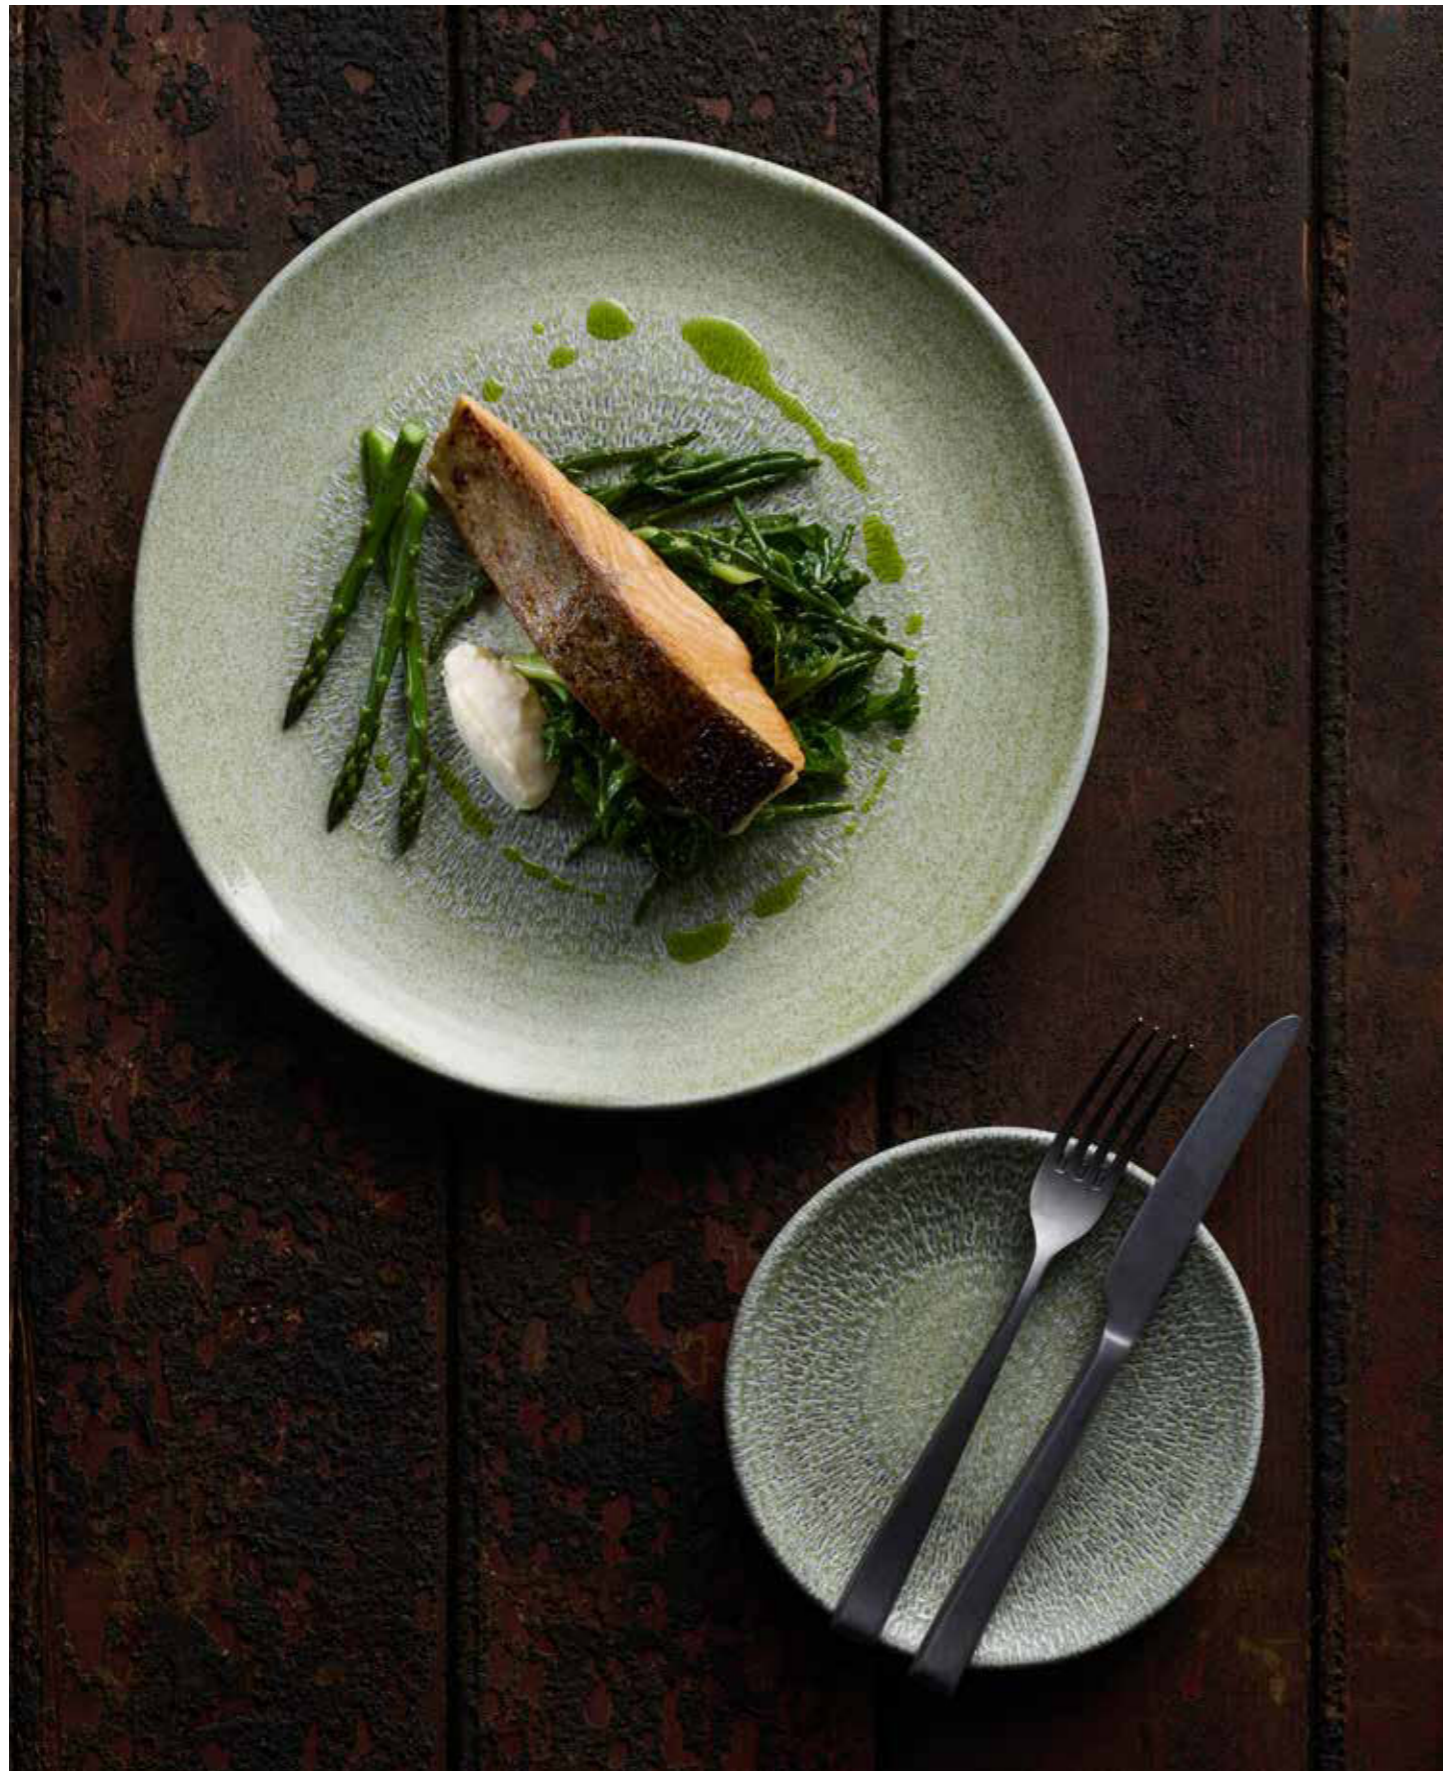

Harvest Grain | Speckled Green

Launched Summer 2023